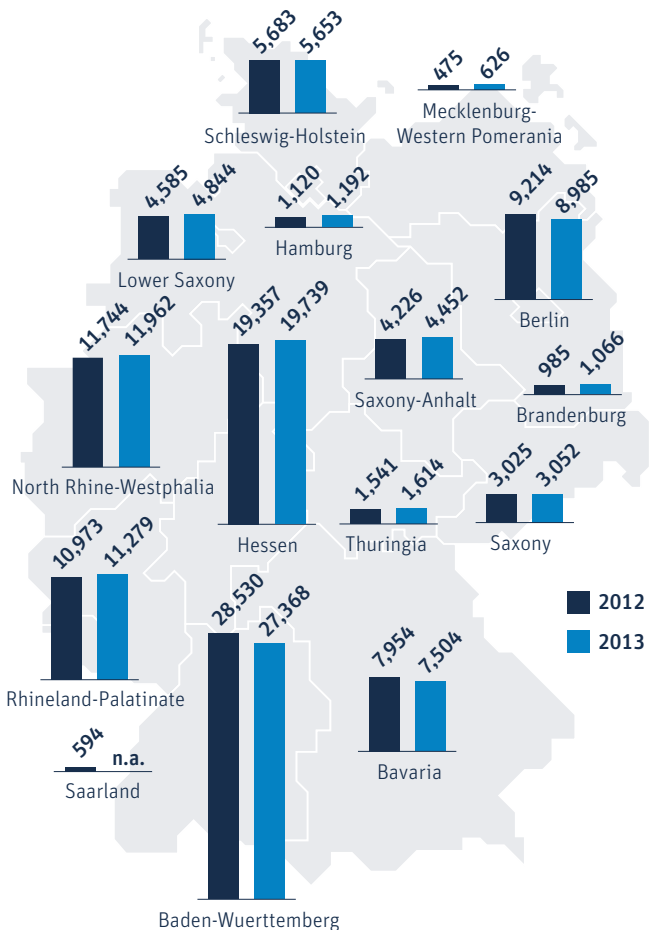

## Employees in the pharmaceutical industry

Rhineland-Palatinate 2012: Employee total includes Bremen (for statistical reasons)

Source: destatis